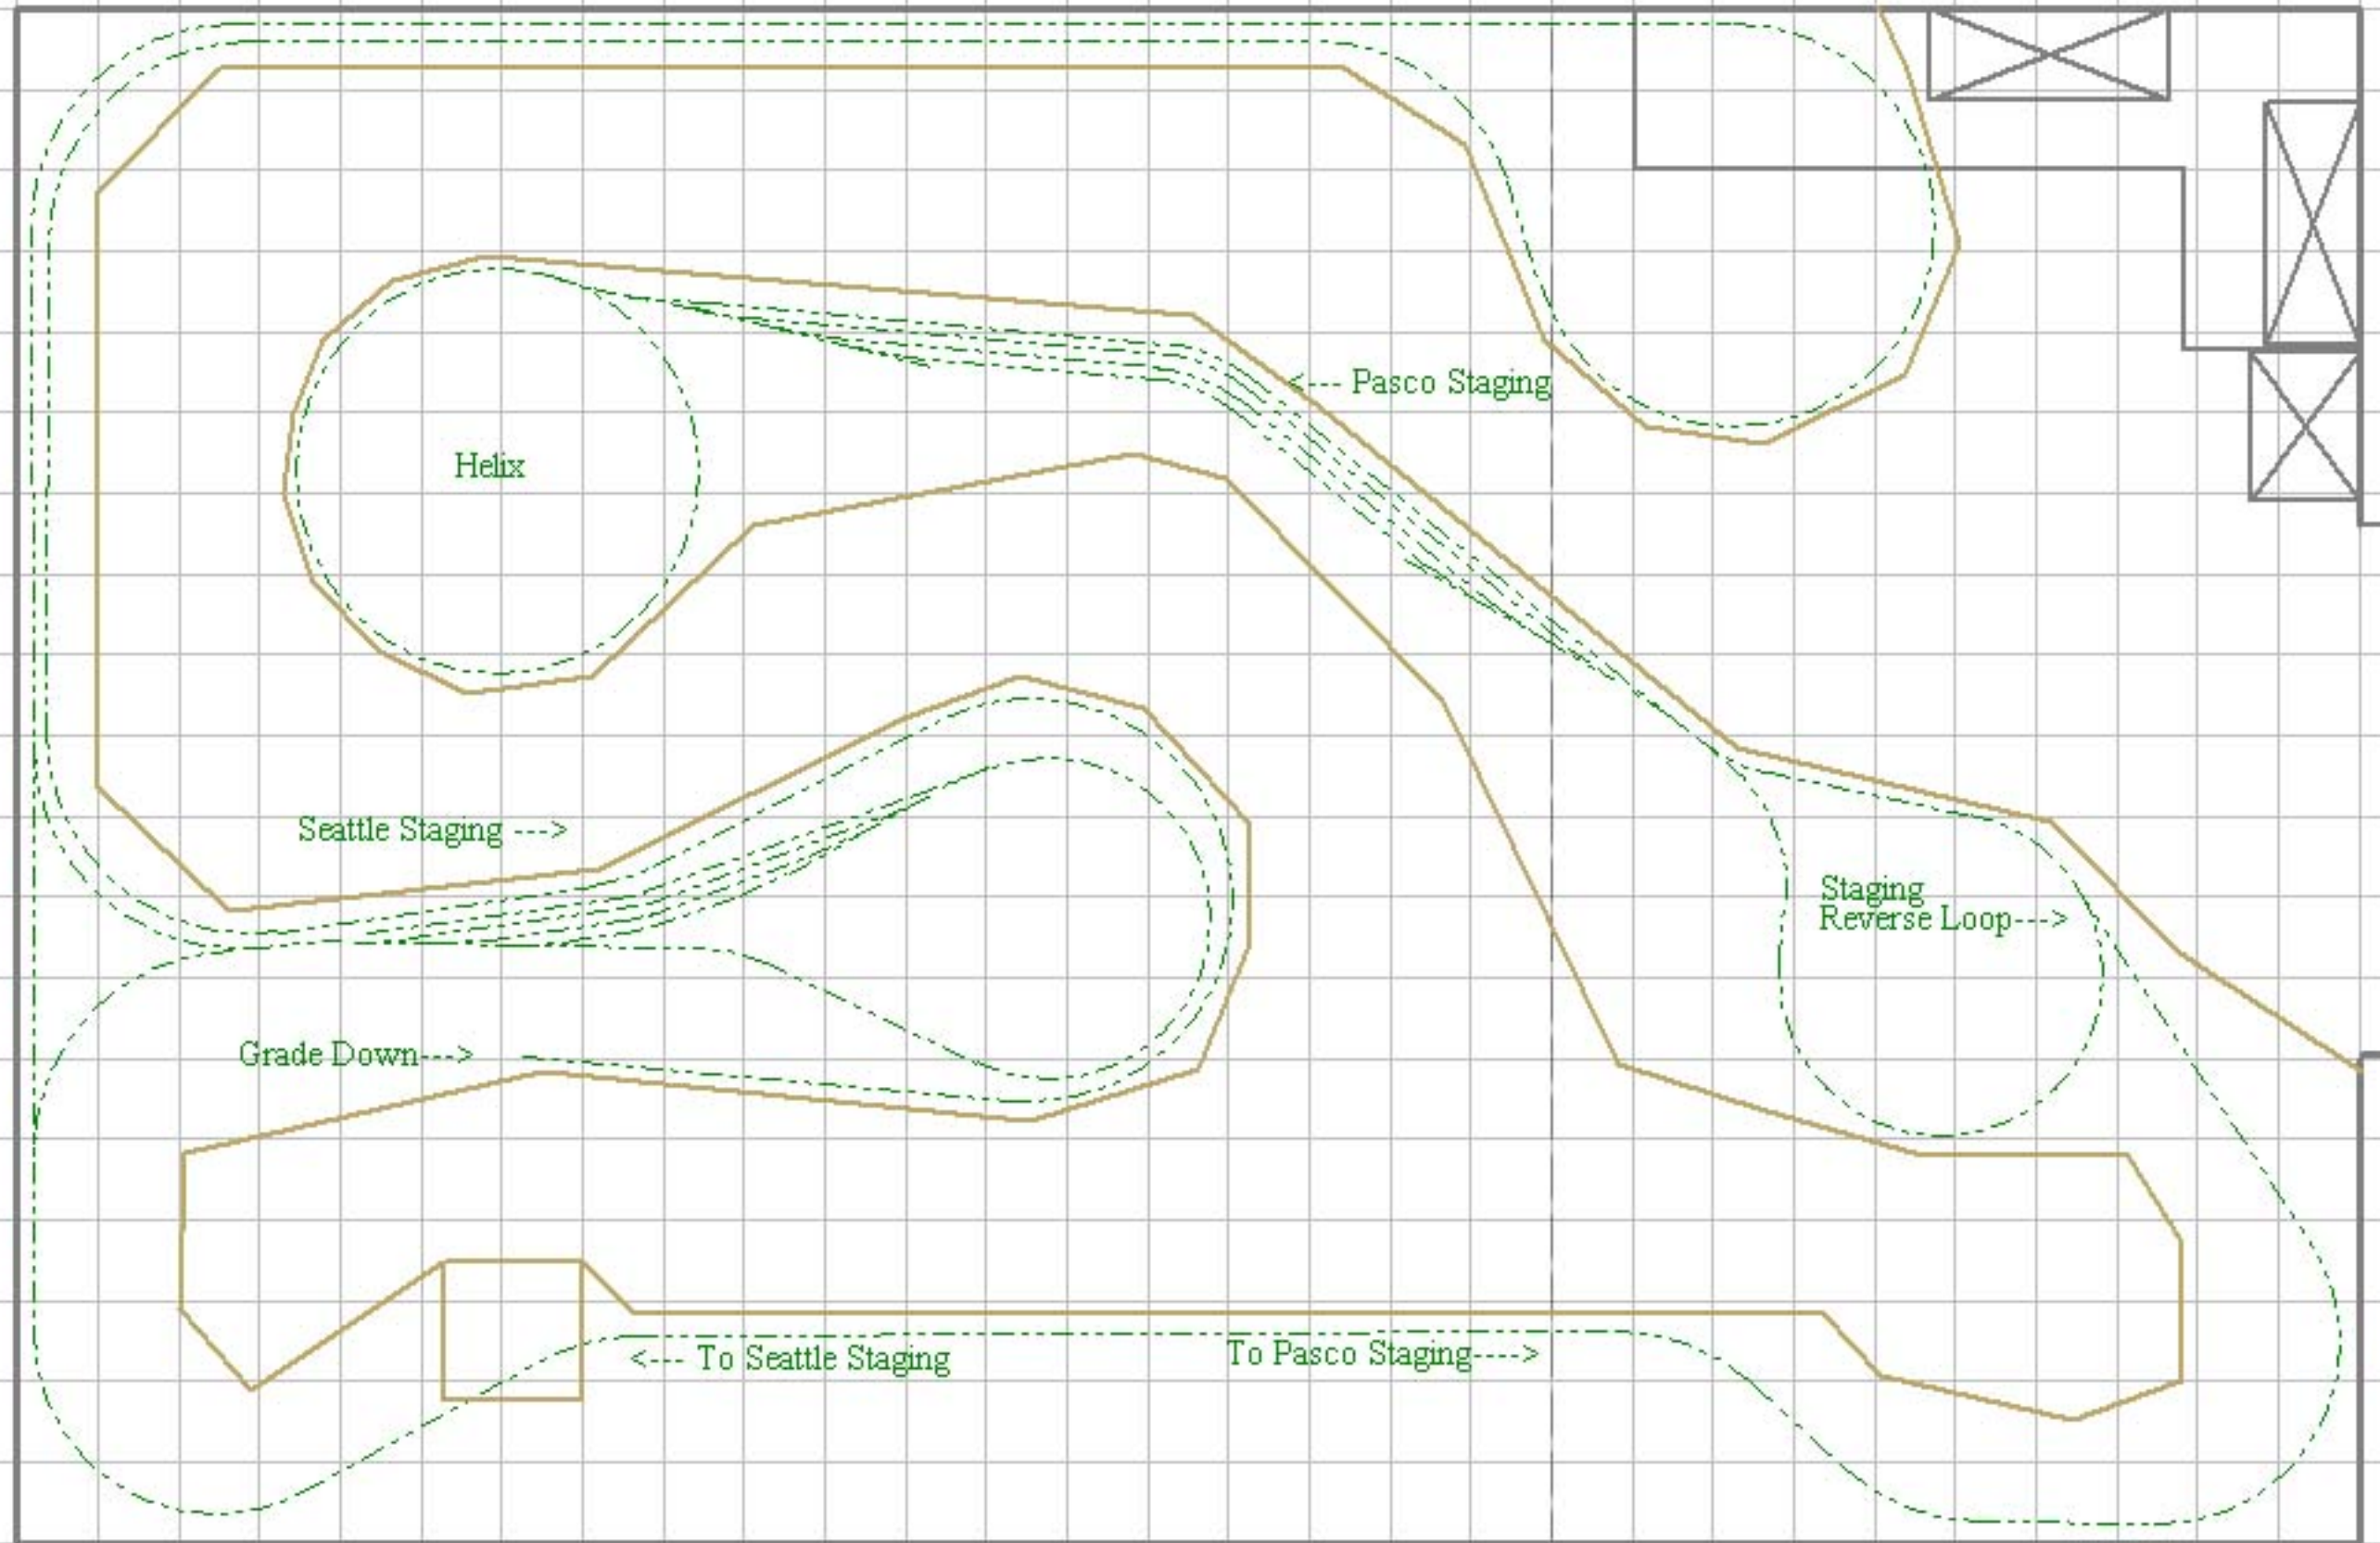

**RAINIER GREAT WESTERN RAILWAY & NAVIGATION COMPANY  
Hidden Staging Schematic**

**July 2005**